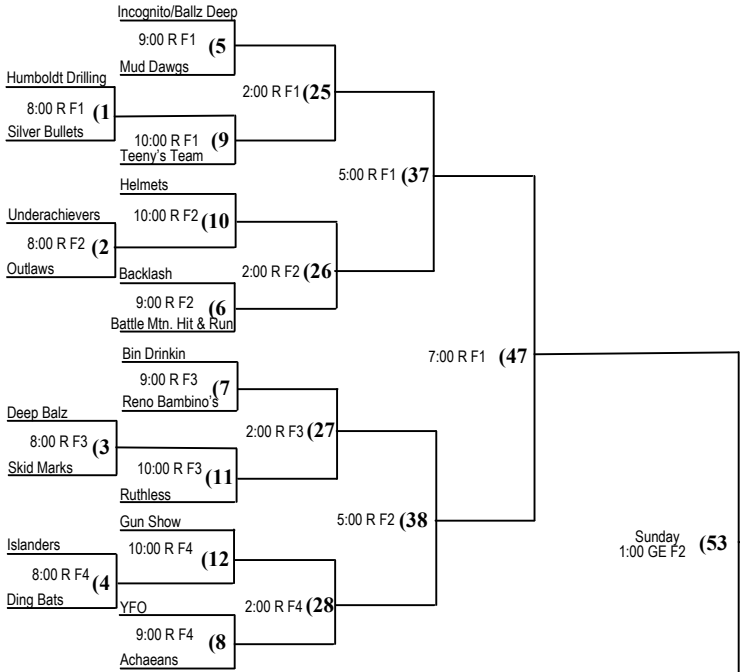

# MEN'S BLOOD

## TRIPLE ELIMINATION 20 TEAM

### Winners' Bracket

### Losers' Bracket

GE=Golden Eagle  
R=Rancho