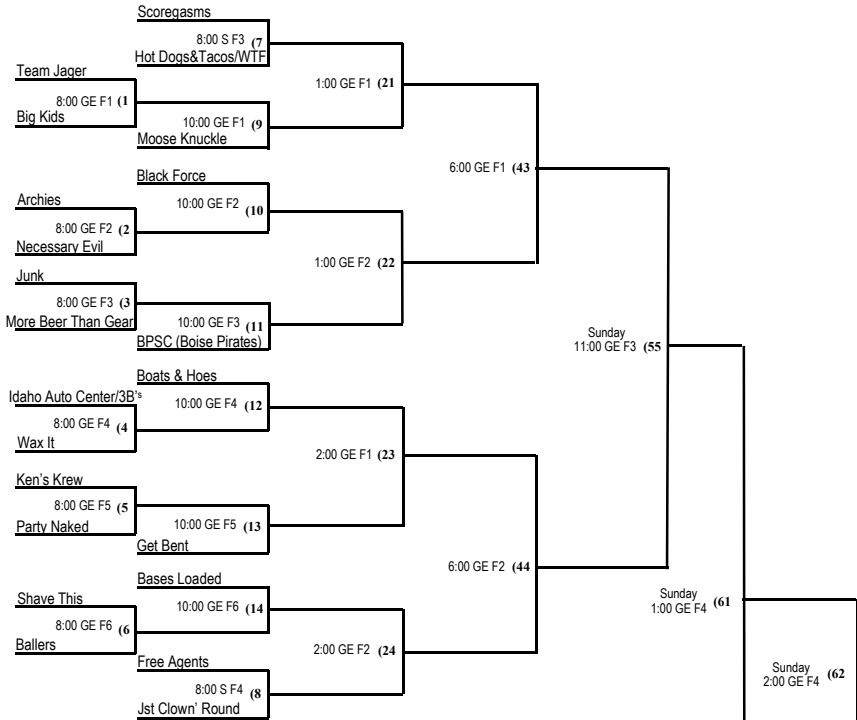

COED GUTS

TRIPLE ELIMINATION 22 TEAM

Winners' Bracket

Losers' Bracket

GE=Golden Eagle
S=Shadow Mountain